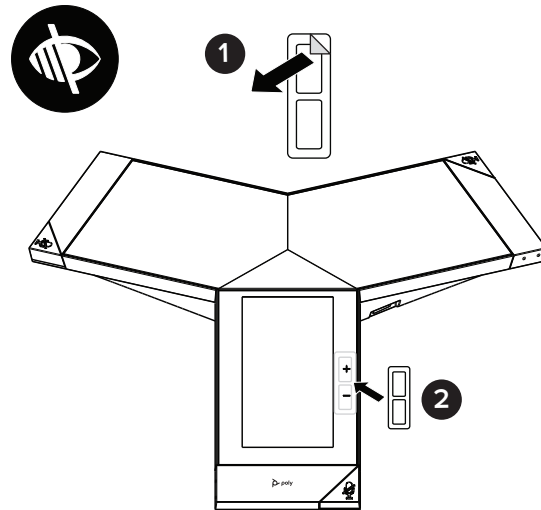

Optional Setup

Installation de l'équipement optionnel
Instalación del equipo optativo
Instalação do equipamento opcional

Einrichten der optionalen Ausrüstung
Installazione delle apparecchiature opzionali
Valgfritt oppsett

Kiegészítő beállítások
Konfiguracja opcjonalna
Додаточна настройка

オプション設定
选择设置
選擇設定
선택 설정

Product Documentation

Documentation du produit
Documentación del producto
Documentação do produto
Produktdokumentation
Documentazione del prodotto
Produktdokumentasjon
Termékdokumentáció
Dokumentacja produktu
Документация продукта
製品マニュアル
产品文档
產品說明文件
제품 설명서

www.polycom.com/support