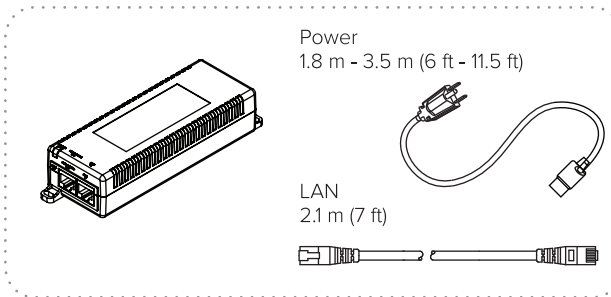

PoE | PoE+
7.6 m (25 ft)

USB - Micro USB
1.2 m (4 ft)

Power
1.8 m - 3.5 m (6 ft - 11.5 ft)

LAN
2.1 m (7 ft)

Mic
2.1 m (7 ft)

Mic
2.1 m (7 ft)

Minimum Setup

Installation des éléments de base