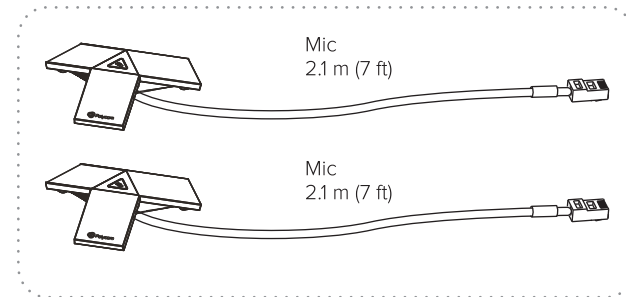

PoE | PoE+
7.6 m (25 ft)

USB - Micro USB
1.2 m (4 ft)

Power
1.8 m - 3.5 m (6 ft - 11.5 ft)

LAN
2.1 m (7 ft)

Mic
2.1 m (7 ft)

Mic
2.1 m (7 ft)

Minimum Setup

Installation des éléments de base