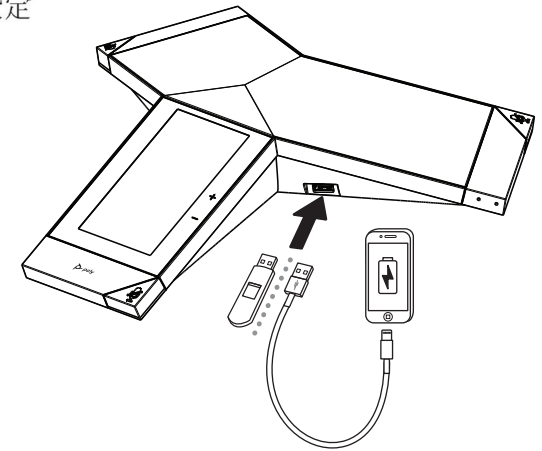

Optional Setup

Installation de l'équipement optionnel
Instalación del equipo optativo
Instalação do equipamento opcional

Einrichten der optionalen Ausrüstung
Installazione delle apparecchiature opzionali
Valgfritt oppsett

Kiegészítő beállítások
Konfiguracja opcjonalna
Додаточна настройка

オプション設定
选择设置
選擇設定
선택 설정

Product Documentation

Documentation du produit
Documentación del producto
Documentação do produto
Produktdokumentation
Documentazione del prodotto
Produktdokumentasjon
Termékdokumentáció
Dokumentacja produktu
Документация продукта
製品マニュアル
产品文档
產品說明文件
제품 설명서

www.polycom.com/support