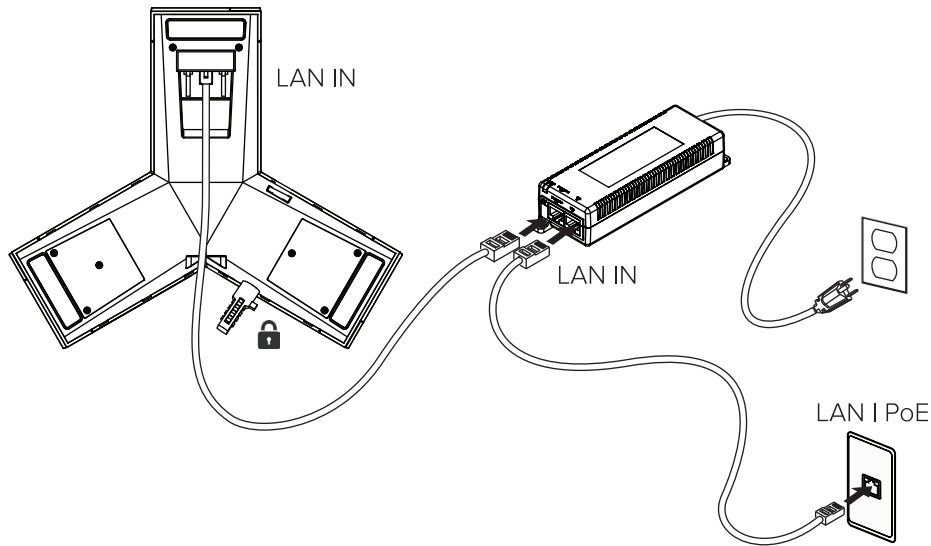

Optional Setup

Installation de l'équipement optionnel
Instalación del equipo optativo
Instalação do equipamento opcional

Einrichten der optionalen Ausrüstung
Installazione delle apparecchiature opzionali
Valgfritt oppsett

Kiegészítő beállítások
Konfiguracja opcjonalna
Додаточна настройка

オプション設定
选择设置
選擇設定
선택 설정

Product Documentation

Documentation du produit
Documentación del producto
Documentação do produto
Produktdokumentation
Documentazione del prodotto
Produktdokumentasjon
Termékdokumentáció
Dokumentacja produktu
Документация продукта
製品マニュアル
产品文档
產品說明文件
제품 설명서

www.polycom.com/support