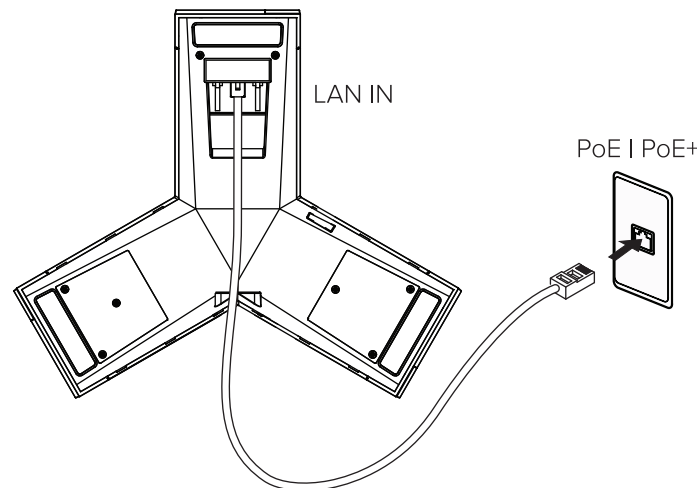

Hereby, Polycom (UK) Ltd declares that the radio equipment type Polycom® Trio™ 8500 is in compliance with Directive 2014/53/EU. The full text of the EU declaration of conformity is available at the following internet address: <https://www.polycom.com/voicedocumentation>